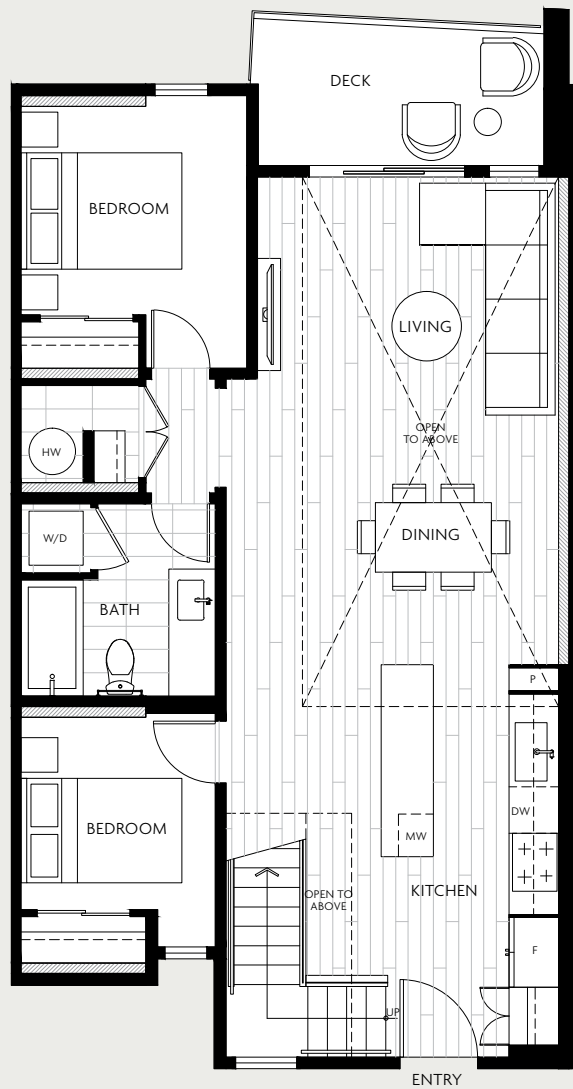

UNIT TYPE

4 Bedroom
2 Bathroom
+Loft

SQUARE FOOTAGE

INTERIOR
1,708 Sqft

EXTERIOR
695 Sqft

LEVELS

Level 6 - Upper

Level 5 - Main

MAIN

UPPER

DESIGN FORWARD™