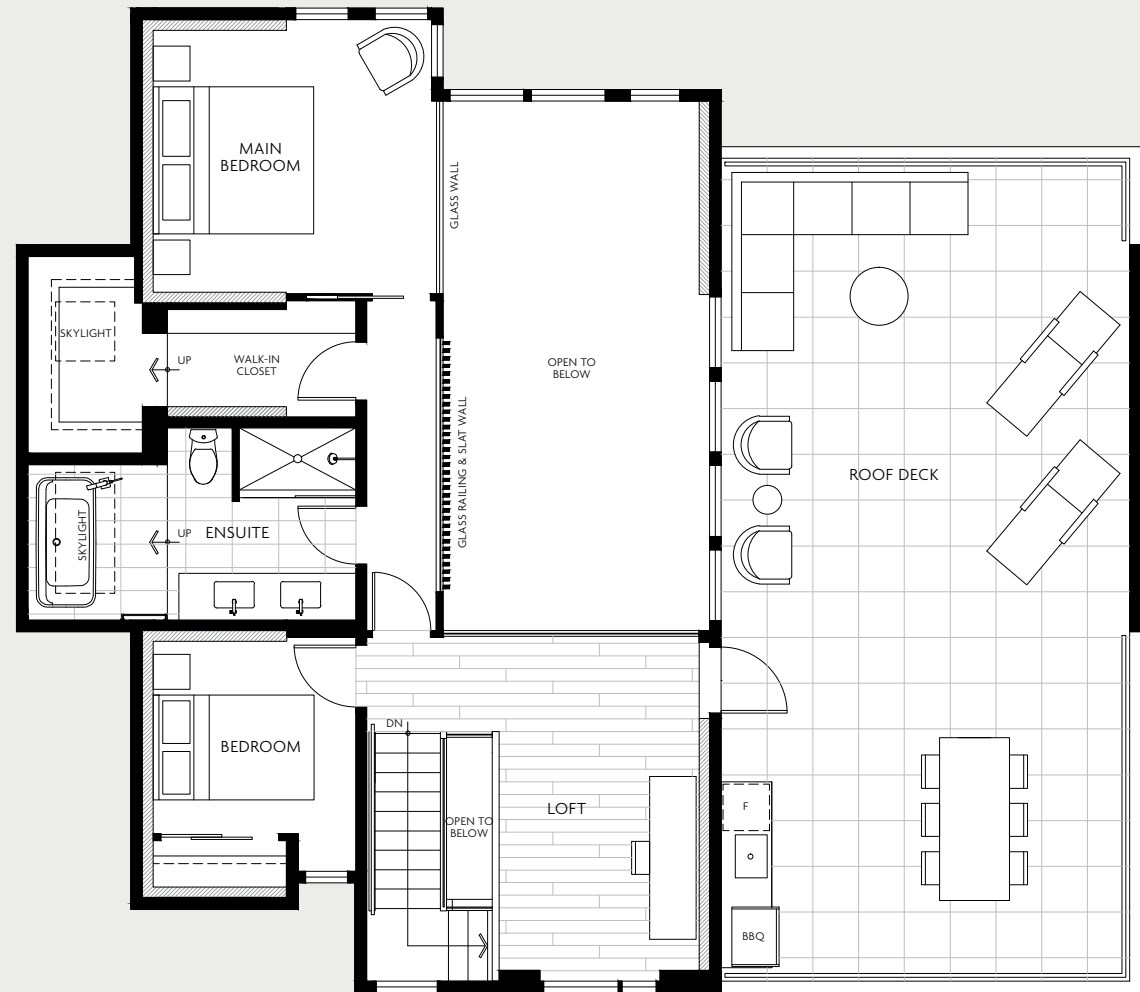

UNIT TYPE

4 Bedroom
2 Bathroom
+Loft

SQUARE FOOTAGE

INTERIOR
1,708 Sqft

EXTERIOR
695 Sqft

LEVELS

Level 6 - Upper

Level 5 - Main

MAIN

UPPER

DESIGN FORWARD™