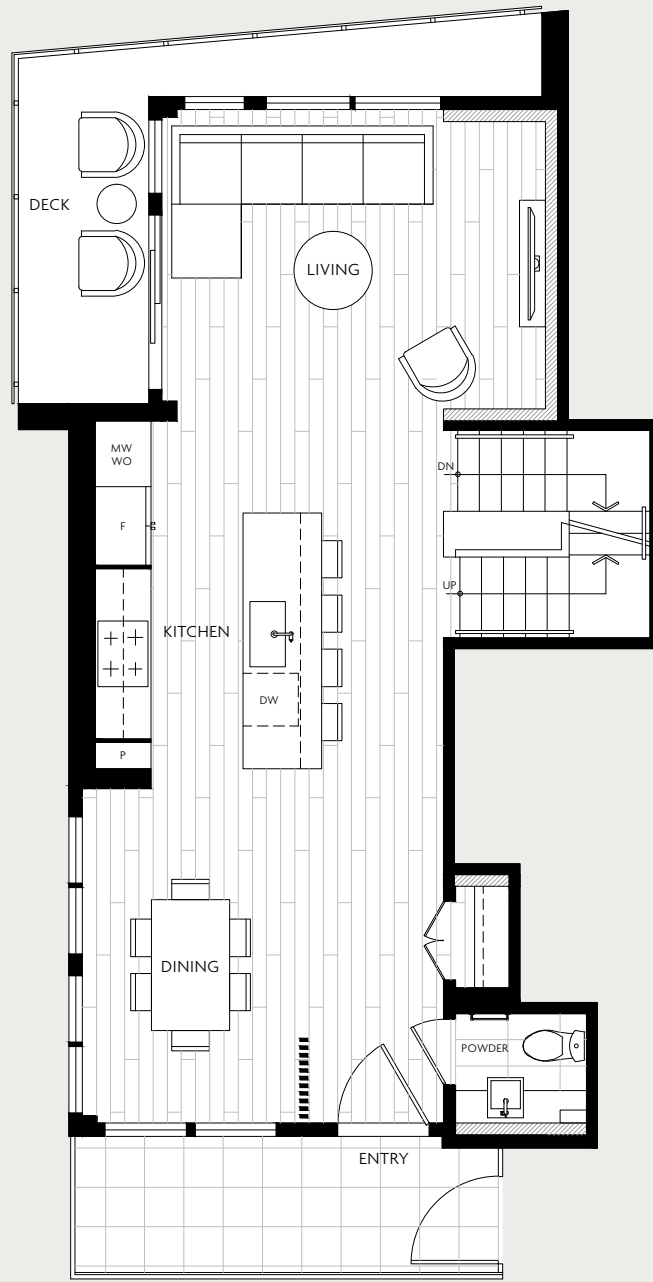

UNIT TYPE

3 Bedroom
2.5 Bathroom

SQUARE FOOTAGE

INTERIOR
1,526 Sqft

EXTERIOR
435 Sqft

LEVELS

Level 5 - Upper

Level 4 - Main

Level 3 - Lower

LOWER

MAIN

UPPER

DESIGN FORWARD™