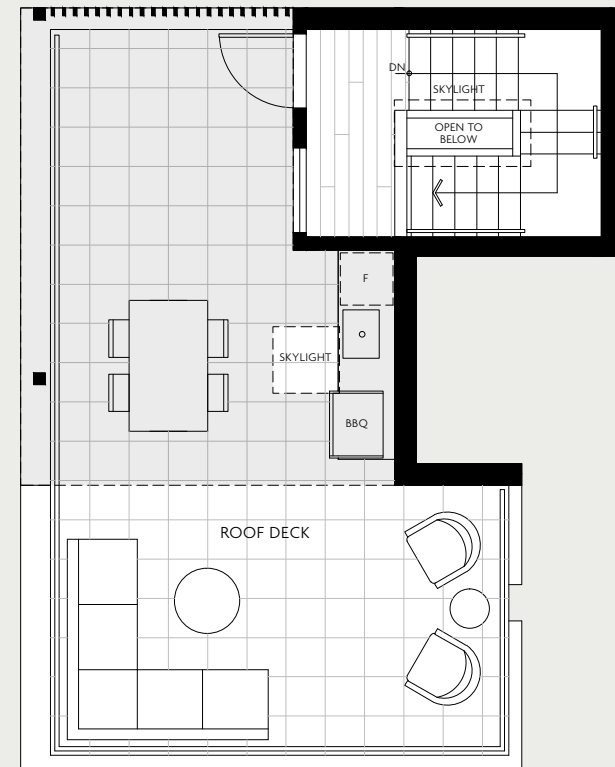

UNIT TYPE

3 Bedroom
2.5 Bathroom

SQUARE FOOTAGE

INTERIOR
1,526 Sqft

EXTERIOR
435 Sqft

LEVELS

Level 5 - Upper

Level 4 - Main

Level 3 - Lower

LOWER

MAIN

UPPER

DESIGN FORWARD™