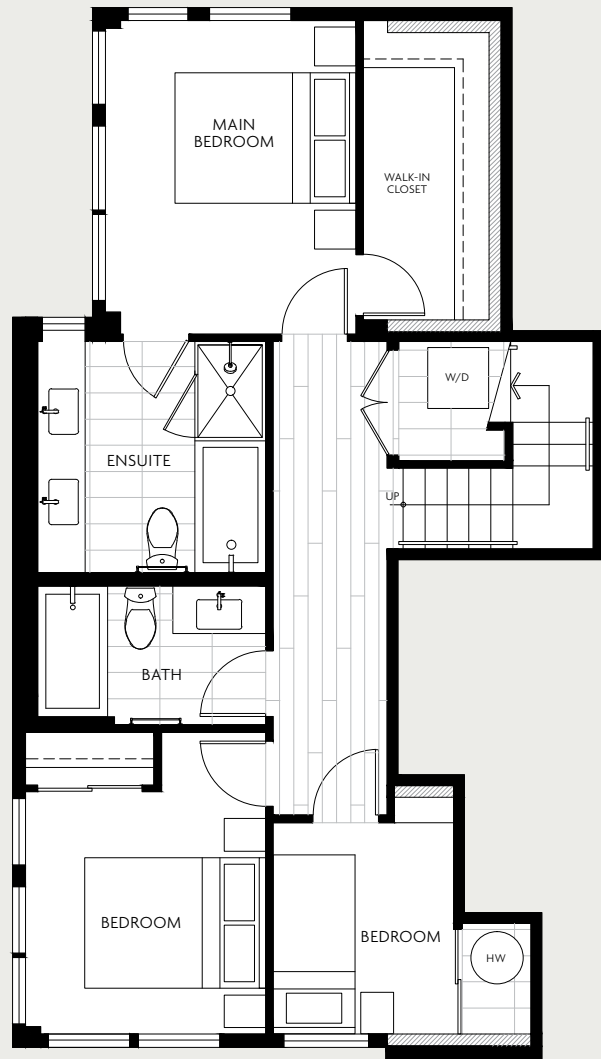

UNIT TYPE

3 Bedroom
2.5 Bathroom

SQUARE FOOTAGE

INTERIOR
1,526 Sqft

EXTERIOR
435 Sqft

LEVELS

Level 5 - Upper

Level 4 - Main

Level 3 - Lower

LOWER

MAIN

UPPER

DESIGN FORWARD™