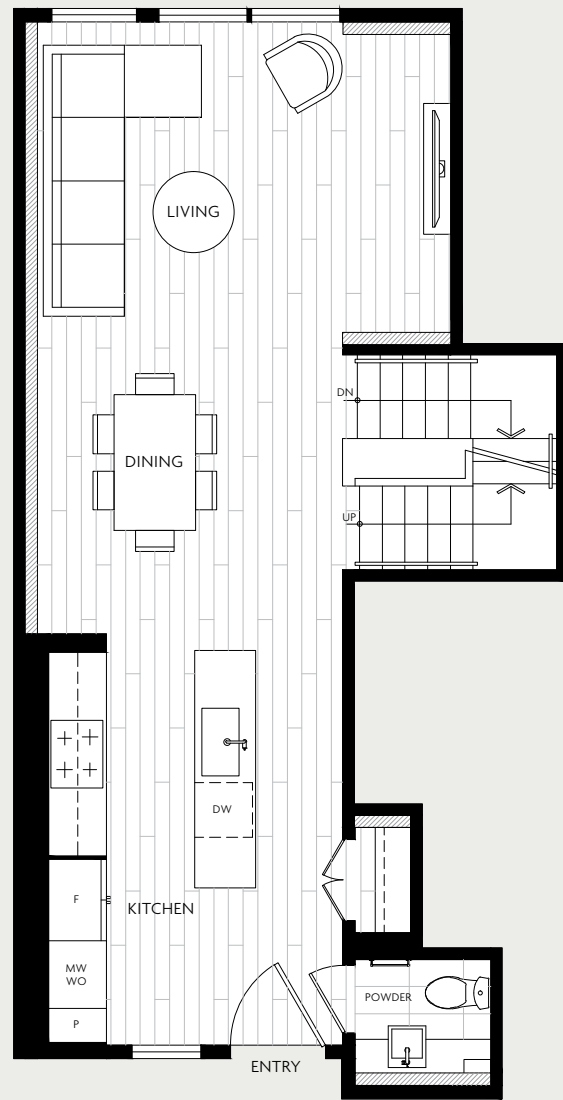

UNIT TYPE

2 Bedroom  
2.5 Bathroom

SQUARE FOOTAGE

INTERIOR  
1,344 Sqft

EXTERIOR  
320 Sqft

LEVELS

Level 5 - Upper

Level 4 - Main

Level 3 - Lower

LOWER

MAIN

UPPER

DESIGNFORWARD™