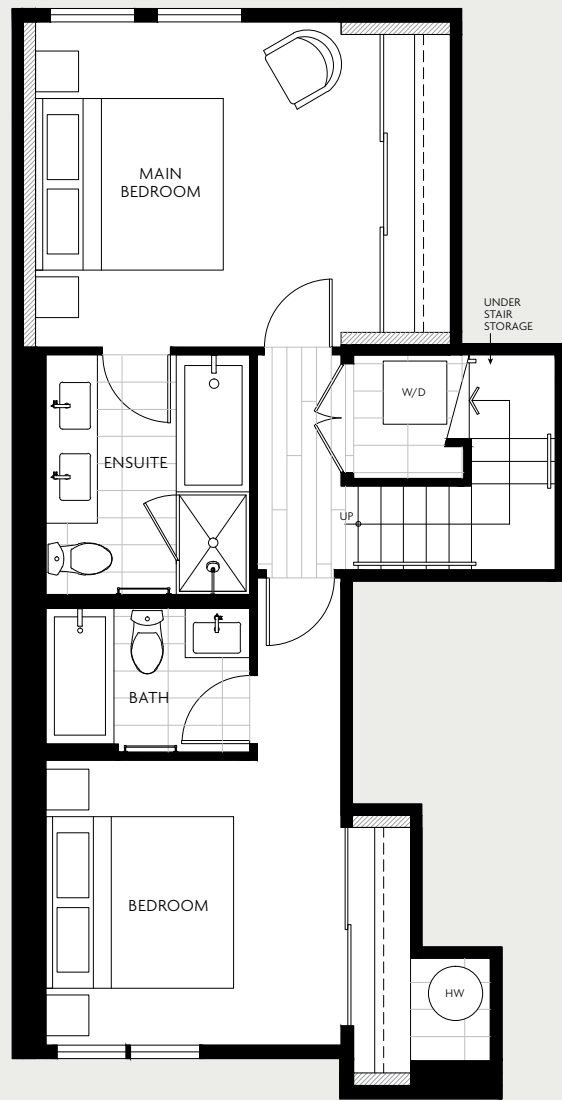

UNIT TYPE

2 Bedroom  
2.5 Bathroom

SQUARE FOOTAGE

INTERIOR  
1,344 Sqft

EXTERIOR  
320 Sqft

LEVELS

Level 5 - Upper

Level 4 - Main

Level 3 - Lower

LOWER

MAIN

UPPER

DESIGNFORWARD™