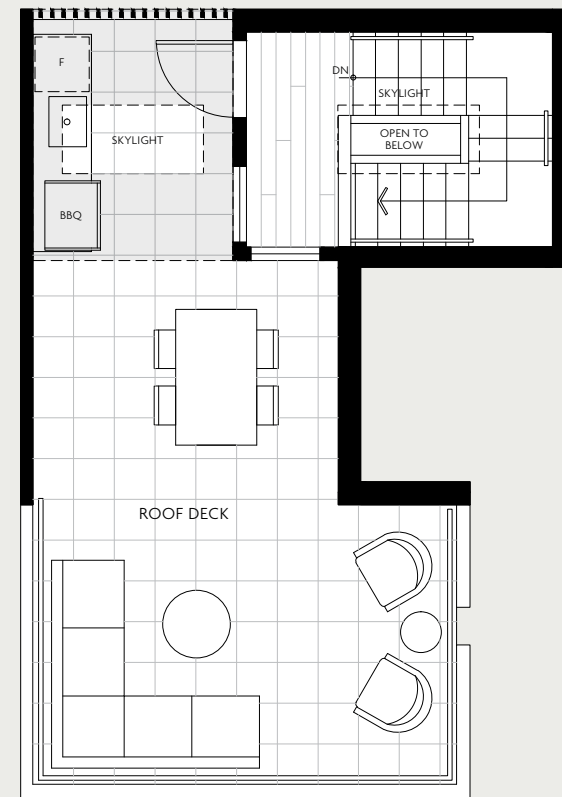

UNIT TYPE

2 Bedroom  
2.5 Bathroom

SQUARE FOOTAGE

INTERIOR  
1,344 Sqft

EXTERIOR  
320 Sqft

LEVELS

Level 5 - Upper

Level 4 - Main

Level 3 - Lower

LOWER

MAIN

UPPER

DESIGNFORWARD™