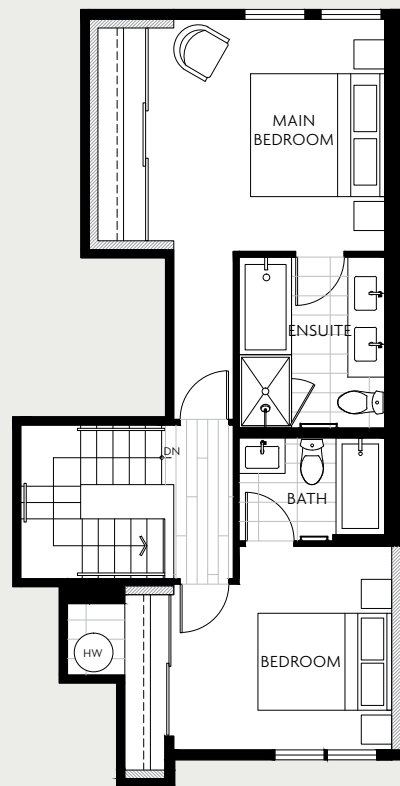

UNIT TYPE

2 Bedroom  
2.5 Bathroom

SQUARE FOOTAGE

INTERIOR  
1,268 Sqft

EXTERIOR  
545 – 585 Sqft

LEVELS

Level 2 – Upper

Level 1 – Main

UPPER

MAIN

DESIGNFORWARD™