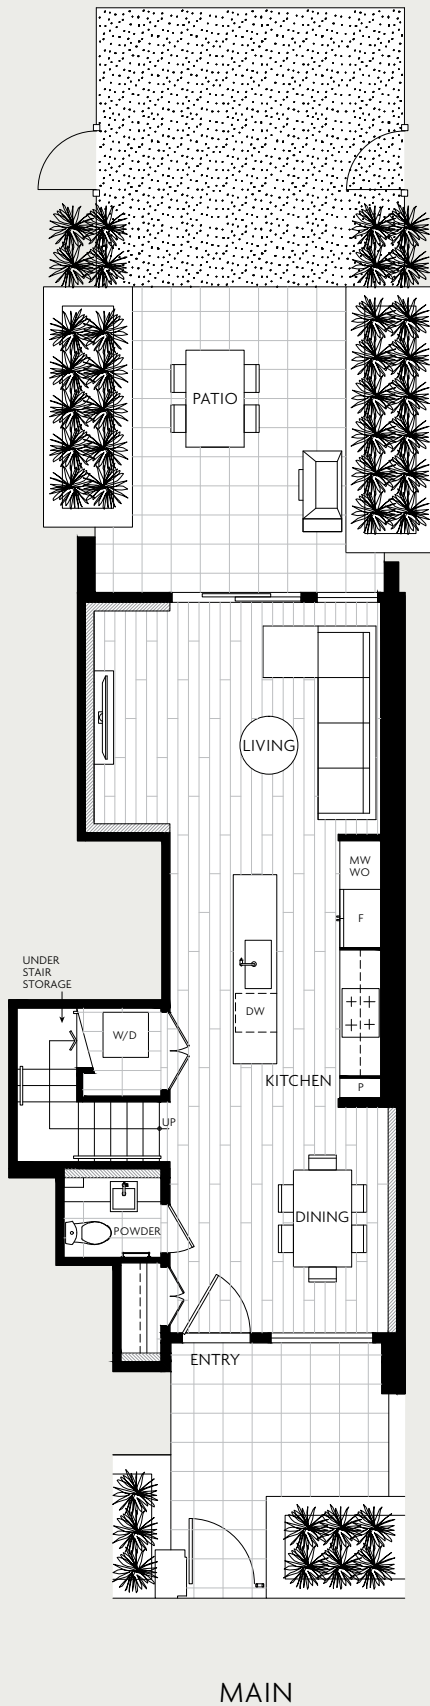

UNIT TYPE

2 Bedroom  
2.5 Bathroom

SQUARE FOOTAGE

INTERIOR  
1,268 Sqft

EXTERIOR  
545 – 585 Sqft

LEVELS

Level 2 – Upper

Level 1 – Main

UPPER

MAIN

DESIGNFORWARD™