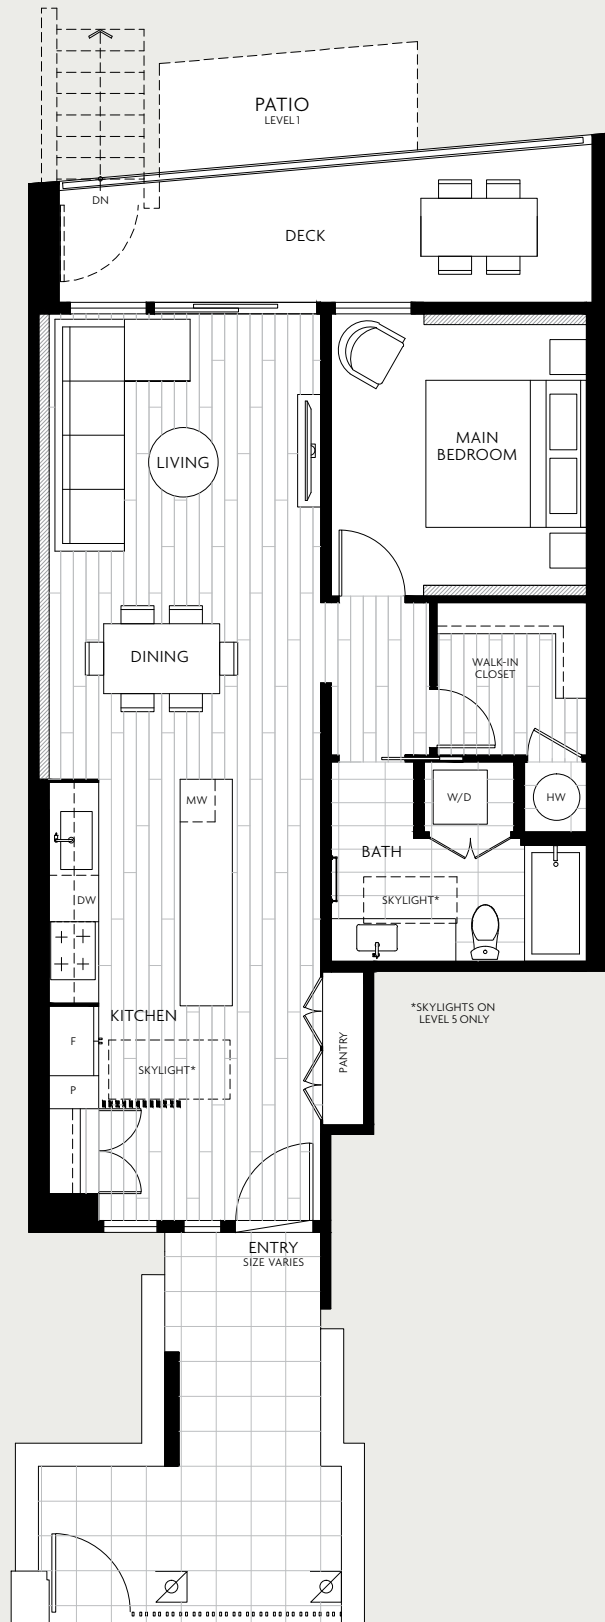

UNIT TYPE

1 Bedroom
1 Bathroom

SQUARE FOOTAGE

INTERIOR
876 Sqft

EXTERIOR
205–400 Sqft

LEVELS

Level 5

Level 4

Level 2-3

Level 1

DESIGNFORWARD™